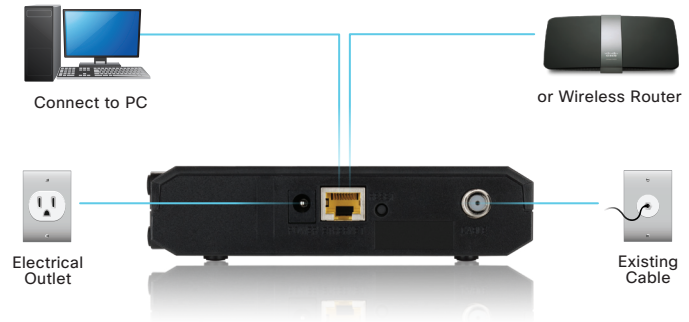

Linksys DPC3008 | Advanced DOCSIS 3.0 Cable Modem

Key Features

- Eliminate Monthly Rental Fee
- Compatible with Major Cable Service Providers (DOCSIS 1.1, 2.0, and 3.0)
- Delivers Ultra-fast Broadband Speed*

Maximum Speed

Multiple channels support download speeds up to 340Mbps, upload speeds up to 120Mbps*

Dynamic Channels

Channel bonding allows for powerful throughput up to 4X faster than DOCSIS 2.0

Gigabit Ethernet Port

10/100/1000 port to connect a wired device at speeds 10X faster than Ethernet

Easy Setup

Simple 3-step setup. No software required.

Status Indicator

Lights on front panel allow for quick and easy troubleshooting

IPv6 Enabled

Supports the latest Internet Protocol technology to future-proof your network**

TECHNICAL SPECS

Model:	DPC3008-G1
Standards:	DOCSIS 1.0, DOCSIS 1.1 Certified, DOCSIS 2.0 Certified, DOCSIS 3.0 Certified, 802.3, 802.3u
Ports:	Power, Ethernet, Cable
Buttons:	Reset
LEDs:	Power, DS, US, Online, Link
Dimensions:	4.80" x 1.10" x 4.80"
Weight:	0.65 lbs
Cabling Type:	Cable: F-type female 75 ohm

MINIMUM SYSTEM REQUIREMENTS

- Requires an existing cable account. If you don't have an existing cable account, contact your local cable provider to sign-up for broadband internet service.
- Cable Service Providers supporting DOCSIS 3.0, 2.0, and 1.1.
- Modem will not work with DSL Service

PACKAGE CONTENTS

- Cable Modem
- Power Adapter
- Ethernet Cable
- CD with User Guide and Warranty

PACKAGE DIMENSIONS

6.02 x 5.83 x 3.94 in

For more information on this product, please visit Linksys.com

*Maximum speed varies depending on the service provided by the cable operator.
**IPv6 availability is dependent upon your ISP or Service Provider providing IPv6 capability

Cisco, the Cisco Logo, and Linksys are trademarks or registered trademarks of Cisco Systems, Inc. and/or its affiliates in the U.S. and other countries. A listing of Cisco's trademarks can be found at www.cisco.com/go/trademarks. Third-party trademarks mentioned are the property of their respective owners. The use of the word partner does not imply a partnership relationship between Cisco and any other company. © 2011 Cisco and/or its affiliates. All rights reserved.